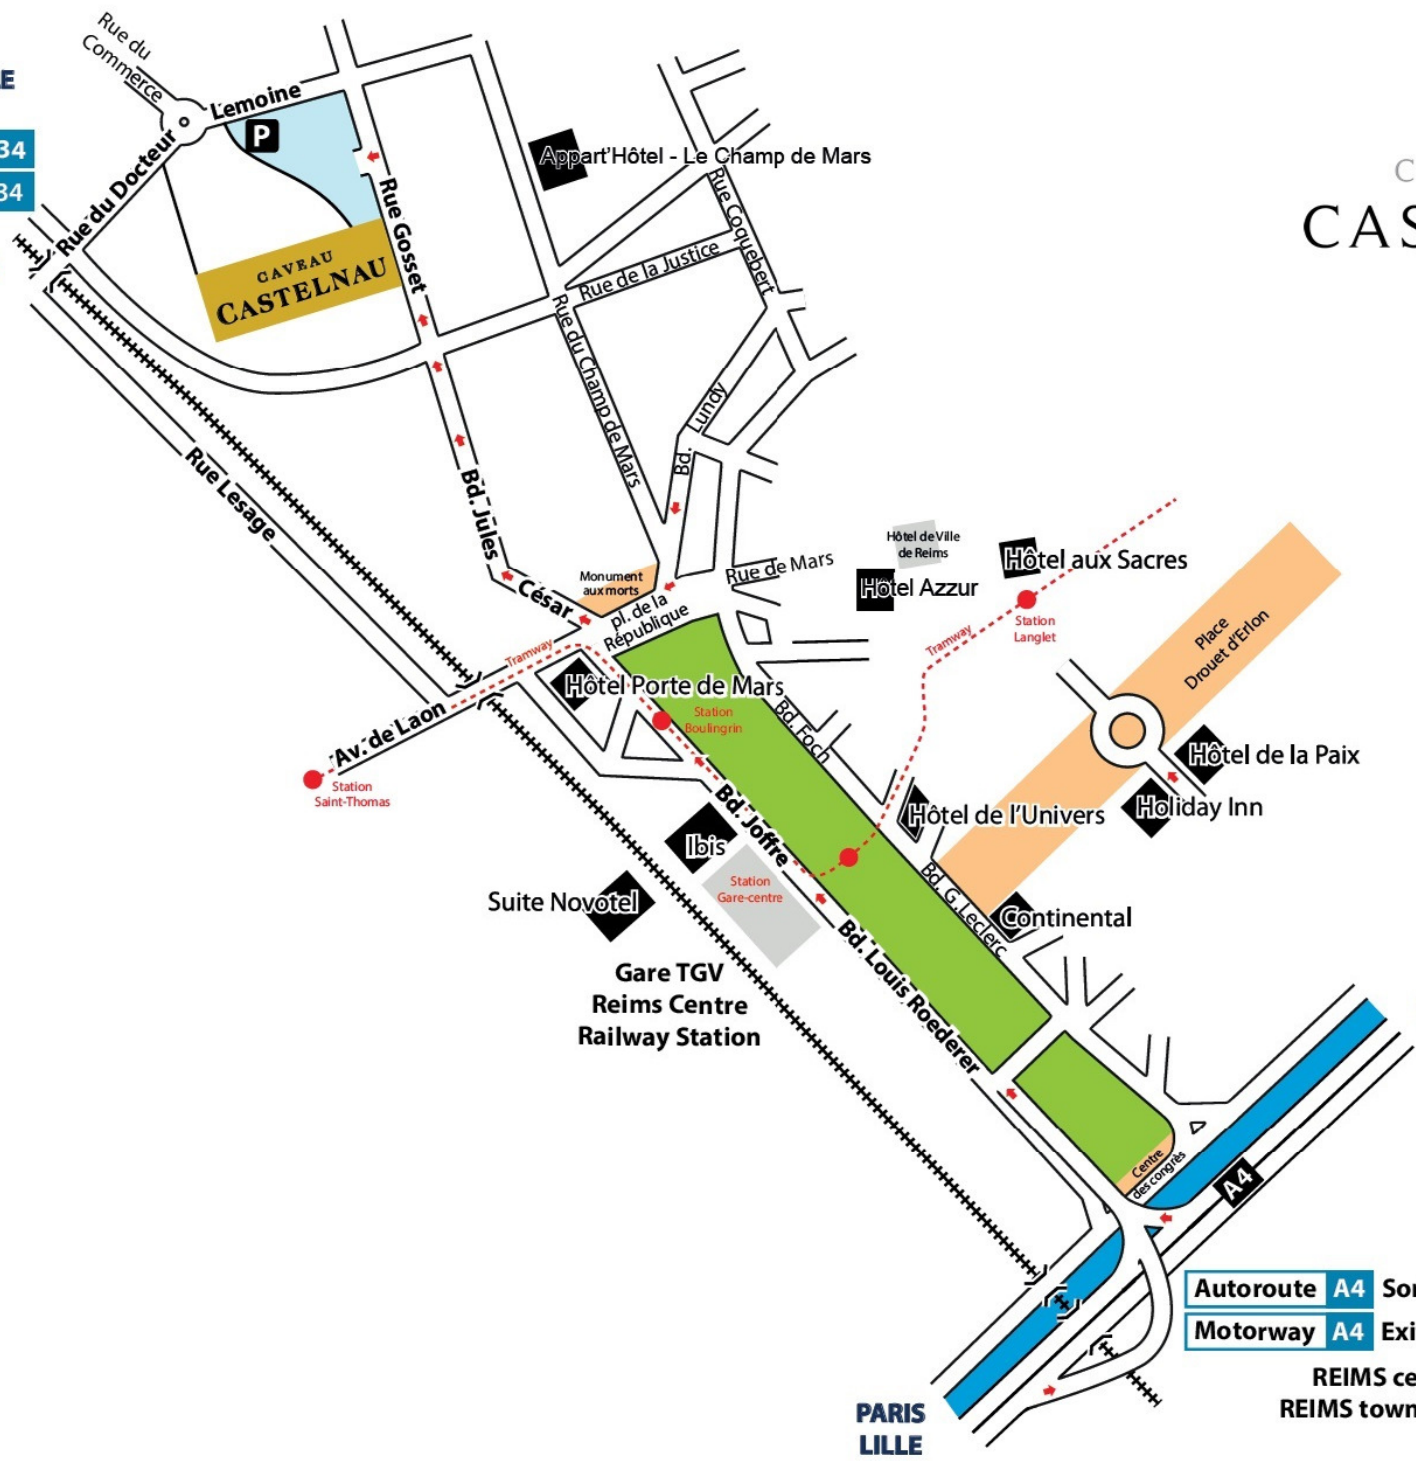

**CHARLEVILLE
 LIÈGE**

Autoroute A34
Motorway A34

Boulevard
 des Tondeurs

Autoroute A4 Sortie 22 & 16.1
Motorway A4 Exit 22 & 16.1

REIMS centre
 REIMS town centre

PARIS
 LILLE

METZ
 STRASBOURG